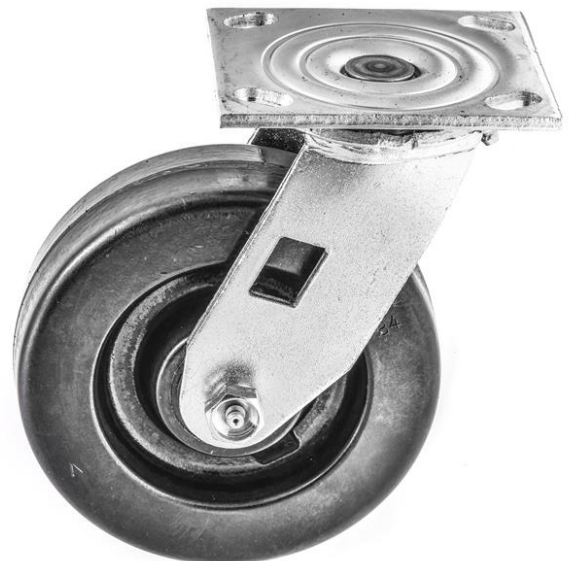

Part Number: MD-82-PH-S-RB-TP6
Type: Swivel
Wheel dimensions: 8" x 2"
Load height: 9-1/2"
Wheel type: Phenolic
Bearing type: Roller bearing
Wheel color: Black
Capacity: 1100 lbs
Top plate: 4-1/2 x 6-1/4 (BH: 2-7/16 x 4-15/16 slotted to 3-3/8 x 5-1/4) - 1/2 bolt
Finish: Zinc
13 pcs available   **$11.00/ea**